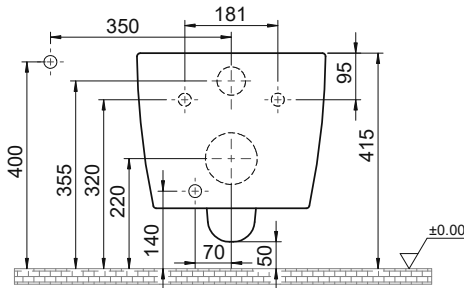

Hera Rimless Asma Klozet

Wall Hang Toilet, Hera Rimless

019700 (-s / -d)

Entegre Ara Musluklu

With Integrated Bidet Faucet

Turkuaz Seramik haber vermeksizin, ürünler ve teknik detaylarında değişiklik yapma hakkını saklı tutar.

All drawings contain the necessary measurements which are subject to standard tolerances. For exact measurements, in particular for customized installation scenarios, it can only be taken from the finished ceramic product.