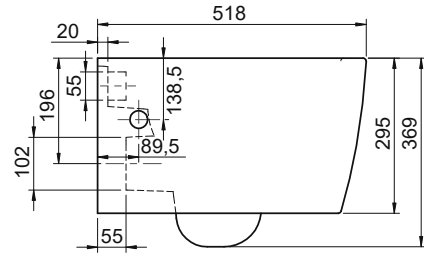

Hera Rimless Asma Klozet

Wall Hang Toilet, Hera Rimless

019700 (-s / -d)

Entegre Ara Musluklu

With Integrated Bidet Faucet

Turkuaz Seramik haber vermeksizin, ürünler ve teknik detaylarında değişiklik yapma hakkını saklı tutar.

All drawings contain the necessary measurements which are subject to standard tolerances. For exact measurements, in particular for customized installation scenarios, it can only be taken from the finished ceramic product.